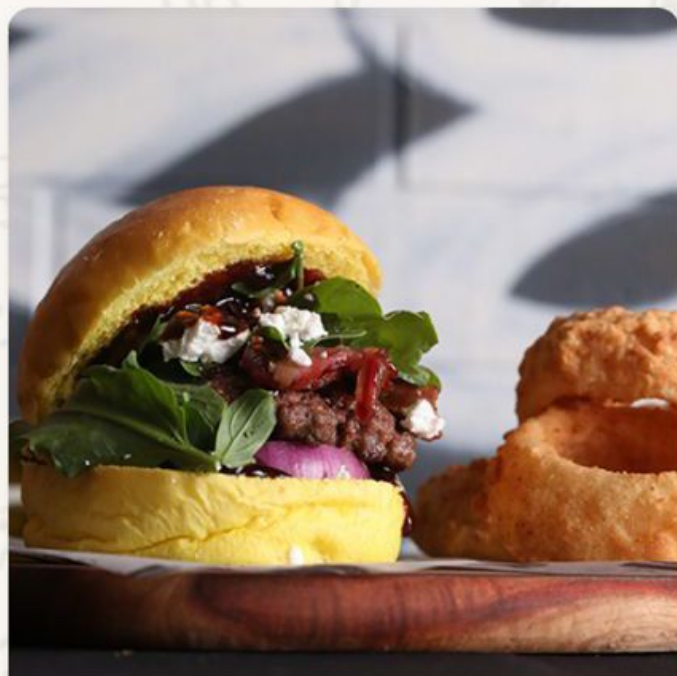

Classic Beef
KD 2.250

Double Beef
KD 2.750

Mushroom...
KD 2.500

Smoke House
KD 2.750

Juicy Lucy
KD 3.250

Tsunami
KD 3.250

Asian Beef...
KD 3.750

Dots Beef &...
KD 6.500

Mashboos...

KD 3.900

Beef Short...

KD 4.250

Classic Beef...

KD 0.850

Double Beef...

KD 1.250